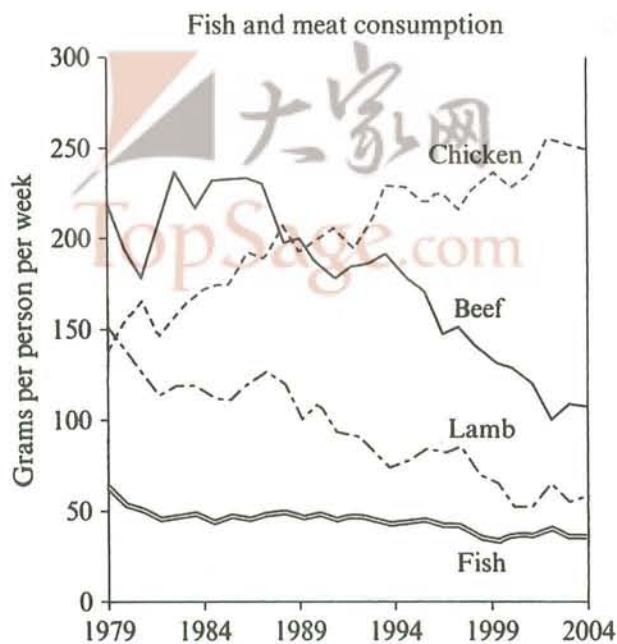

WRITING

WRITING TASK 1

You should spend about 20 minutes on this task.

The graph below shows the consumption of fish and some different kinds of meat in a European country between 1979 and 2004.

Summarise the information by selecting and reporting the main features, and make comparisons where relevant.

Write at least 150 words.